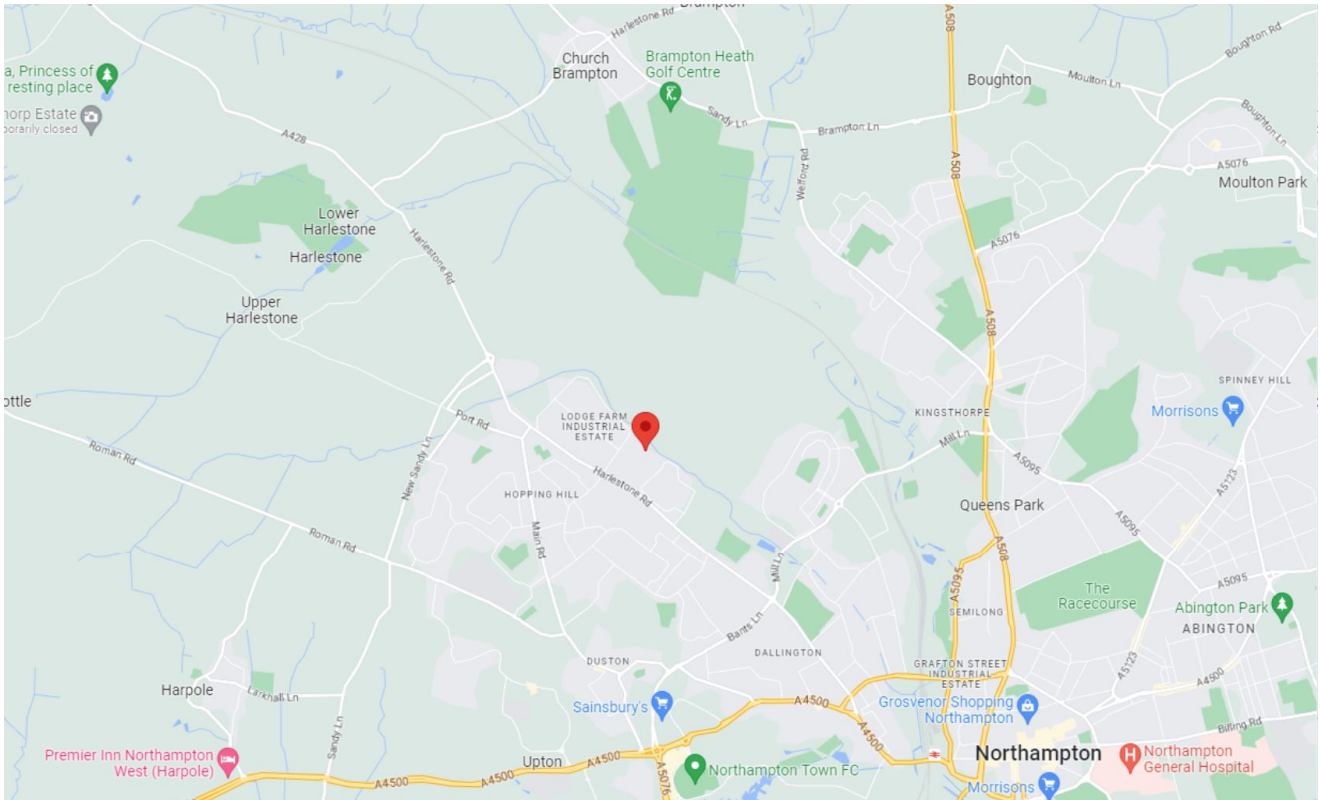

MAP TO VINTAGE AND PRESTIGE

HERE IS HOW TO FIND US

TELEPHONE / ONLINE

+44 (0) 7967 260 673

Richard@vandp.net

vandp.net

SHOWROOM ADDRESS

Vintage & Prestige of Northampton Ltd